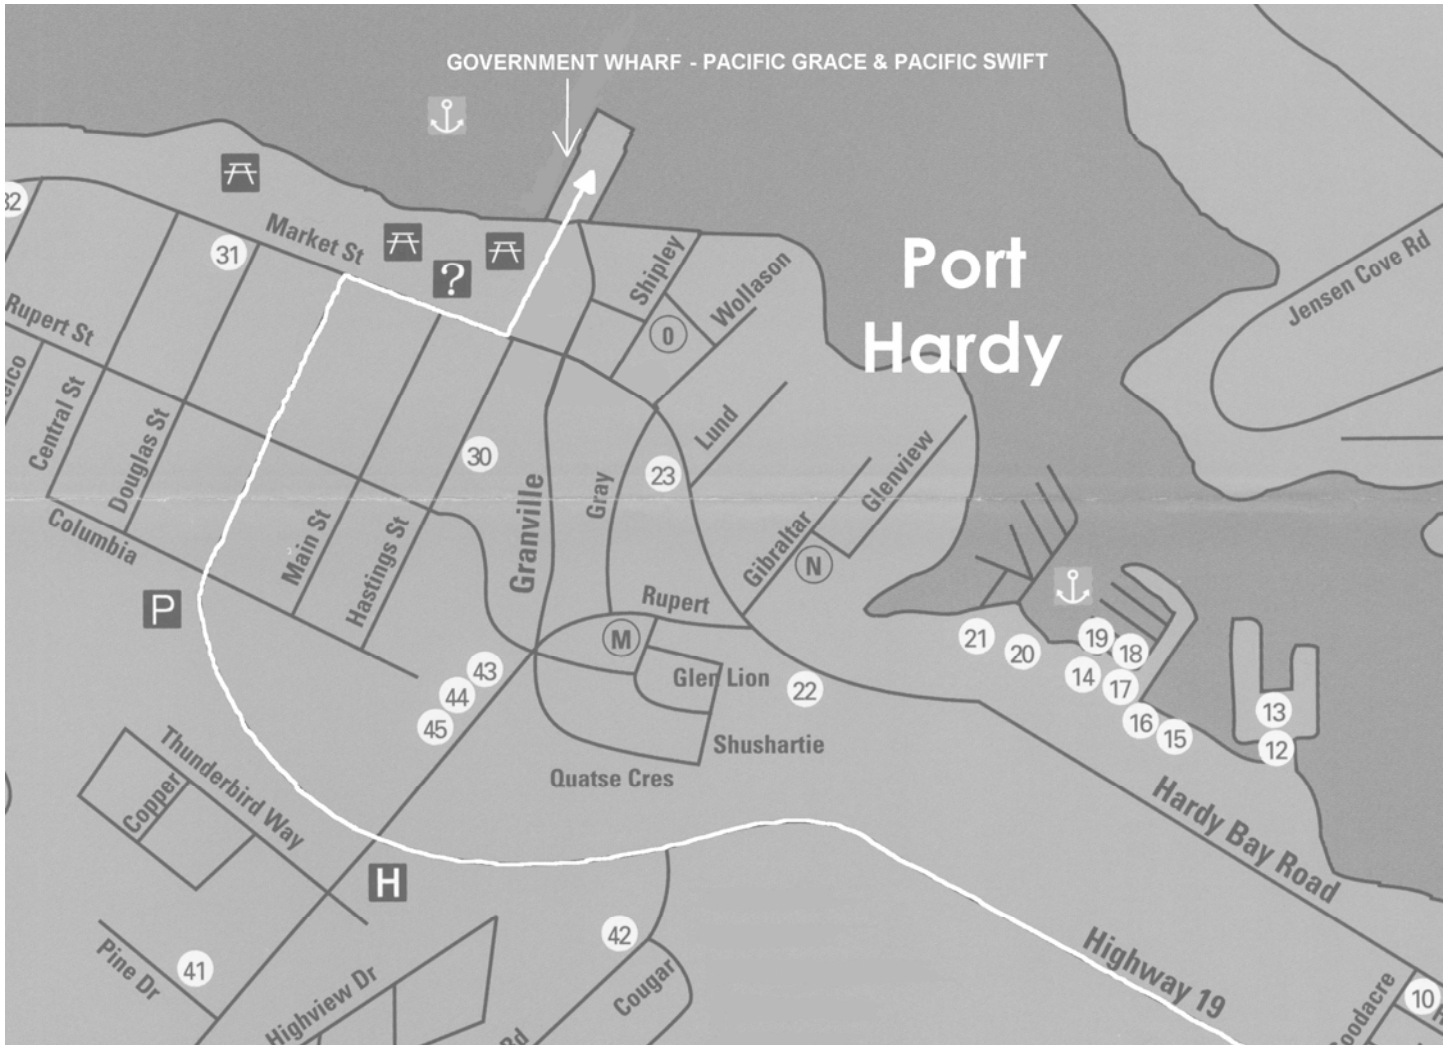

“GOVERNMENT WHARF” PORT HARDY

Directions:

- 1) Follow highway 19 into town.
- 2) Turn right on Market Street.
- 3) Turn left on Hastings Street.
- 4) Hastings Street goes directly onto “Government Wharf”.
- 5) Board the *Pacific Grace* or the *Pacific Swift* from “Government Wharf”.