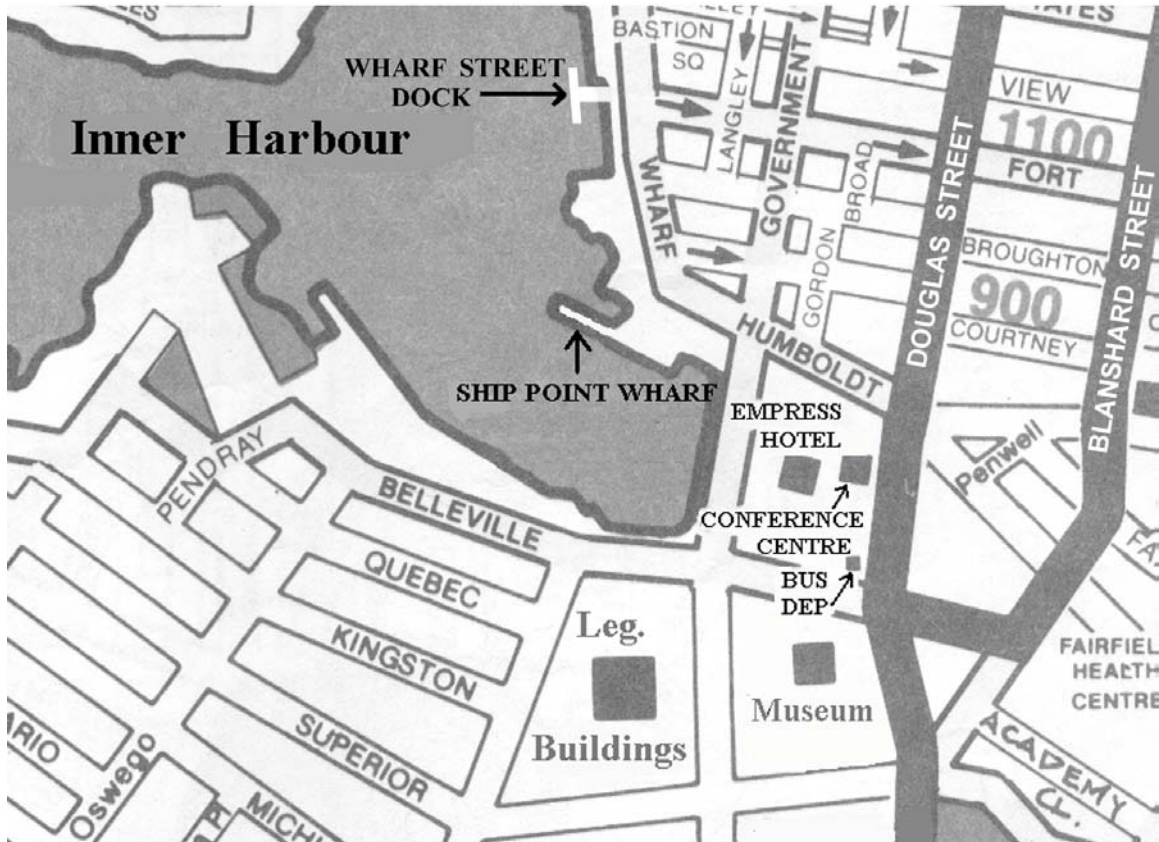

**BOARDING AND DISEMBARKING IN**  
**VICTORIA'S INNER HARBOUR**

**Ship Point Wharf** is located in the Inner Harbour opposite the Empress Hotel. There is a parking at the dock.

**Wharf Street Dock** is located at the foot of Fort Street along Wharf Street. There is a parking lot at the dock.

Trainees will meet at the designated wharf / dock when boarding and disembarking on the *Pacific Grace* and *Pacific Swift*.